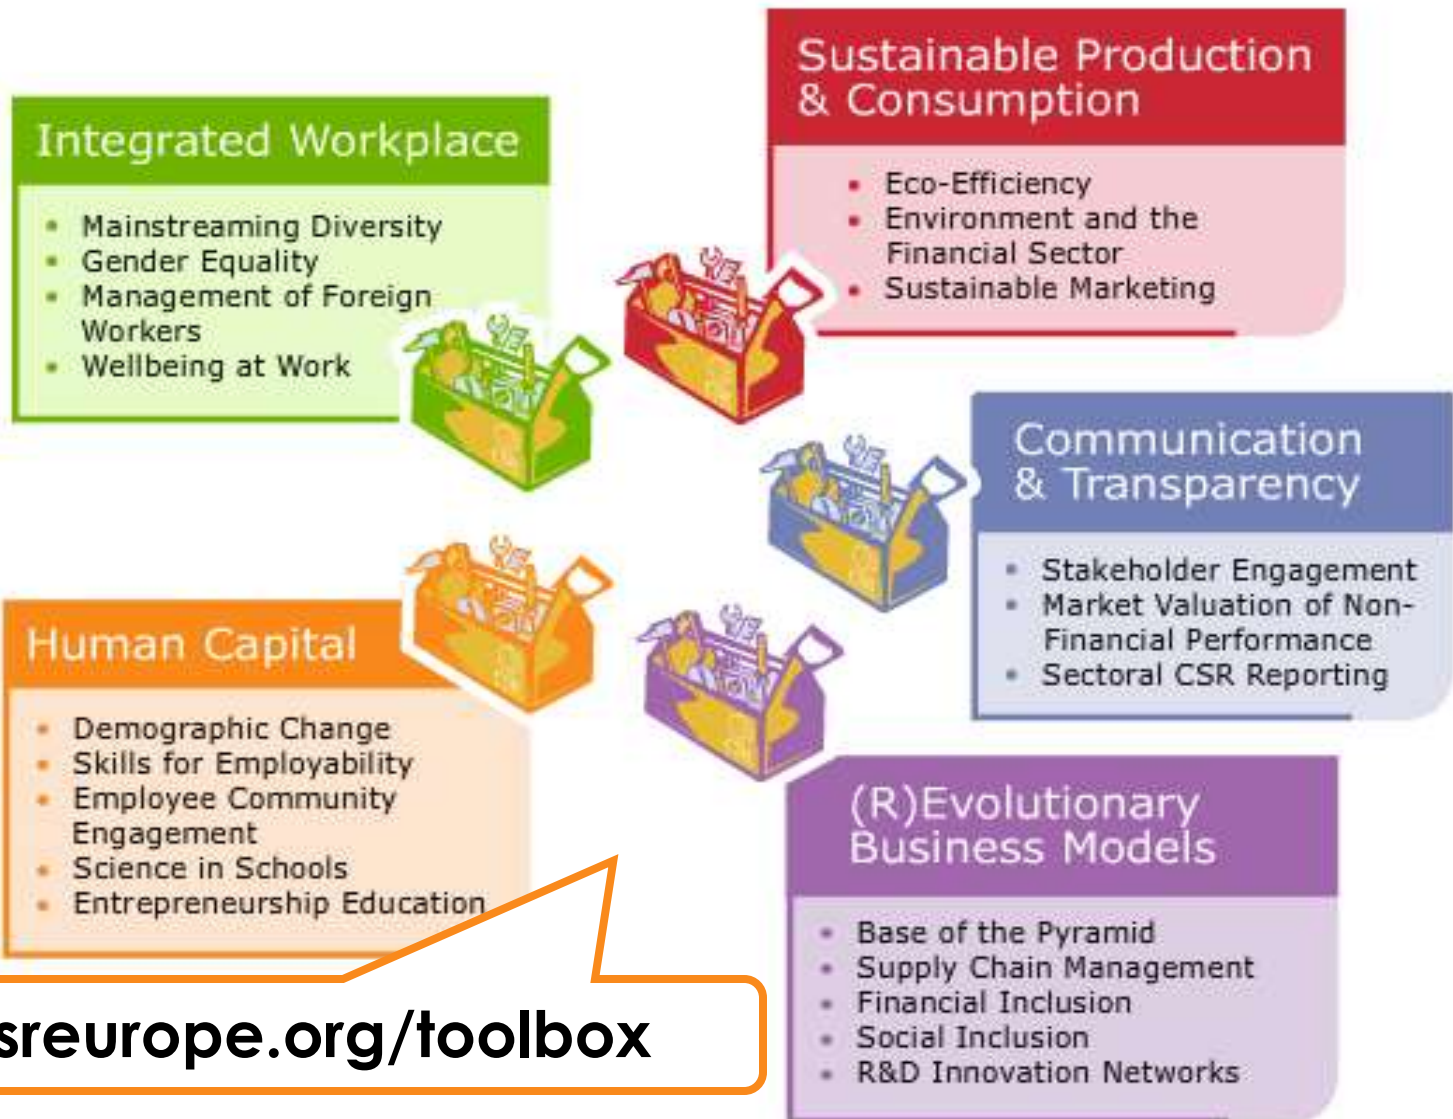

SBC
SLOVENSKO BIZNISNO SVETLO

BUSINESS LEADERS FORUM

econsense
Forum for Sustainable Development of German Business

ORSE
Observatoire sur la Responsabilité Sociétale des Entreprises

Forum Odpowiedzialnego Biznesu

NEDERLAND

kurumsal sosyal sorumluluk derneği
corporate social responsibility association

philiass
BUSINESS & SOCIETY

CSR Laboratories

20 Laboratories launched in 2007

150 companies

- Cross-sectoral approach
- 10-15 companies in each Lab

60 stakeholder organisations

Process timeline

Result: CSR Europe's Toolbox

www.csreurope.org/toolbox

Supply Chain Management

www.csr-supplychain.org

L'ORÉAL®

VOLKSWAGEN