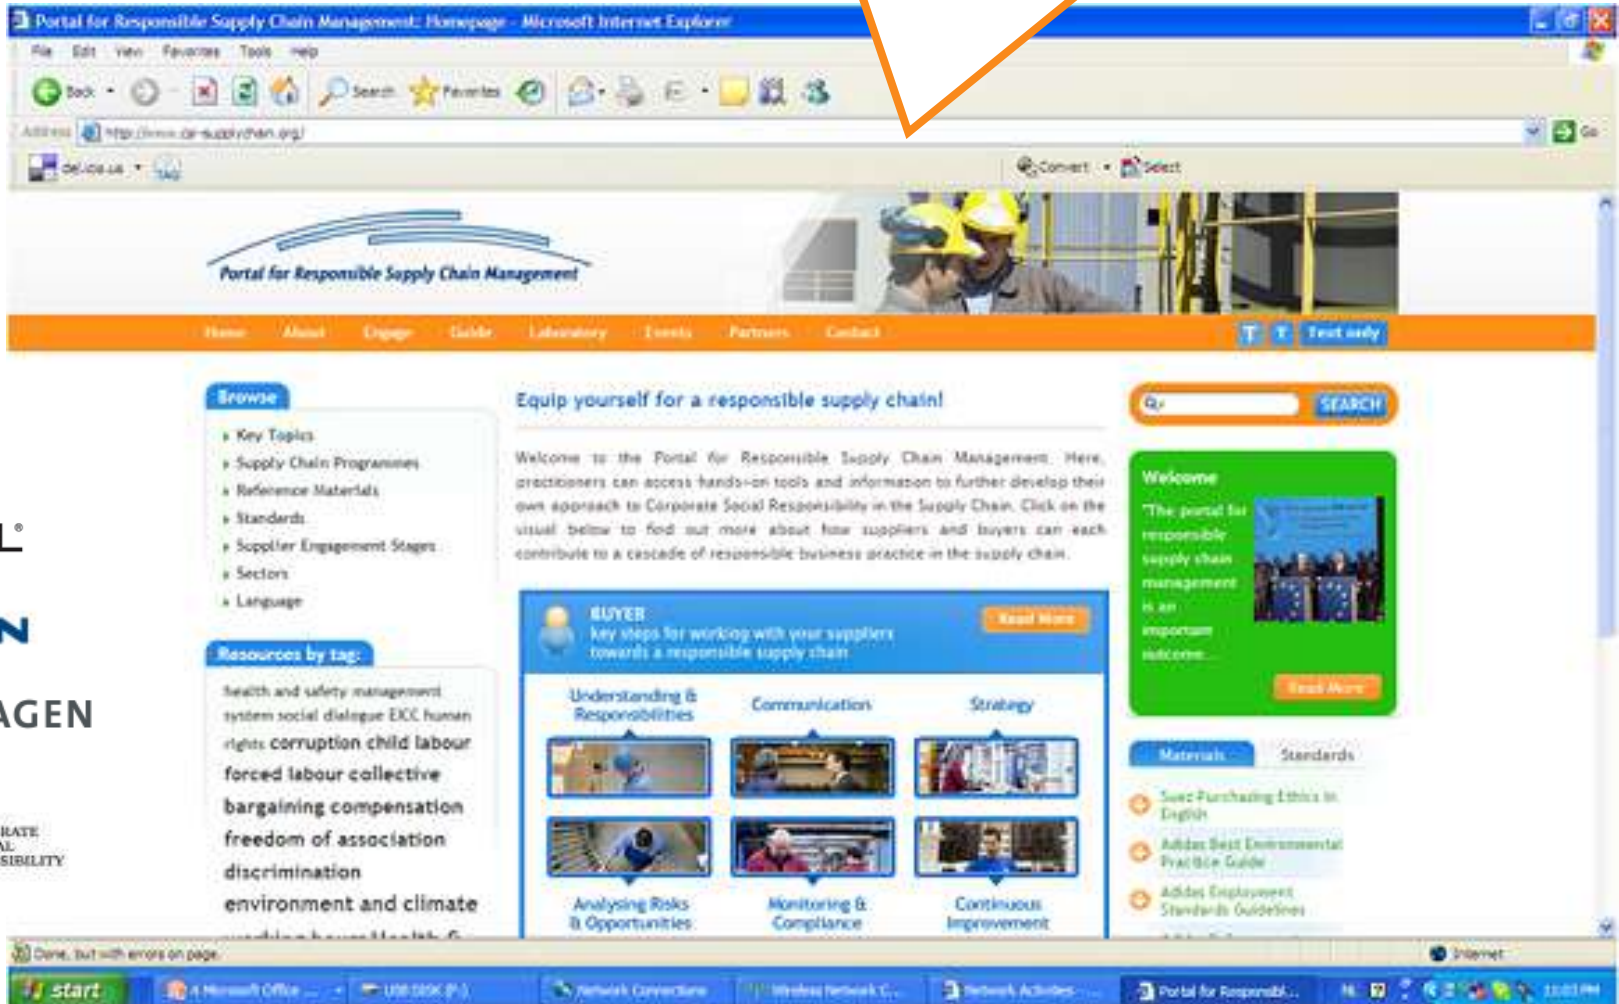

60 stakeholder organisations

Process timeline

Result: CSR Europe's Toolbox

www.csreurope.org/toolbox

Supply Chain Management

www.csr-supplychain.org

L'ORÉAL®

VOLKSWAGEN